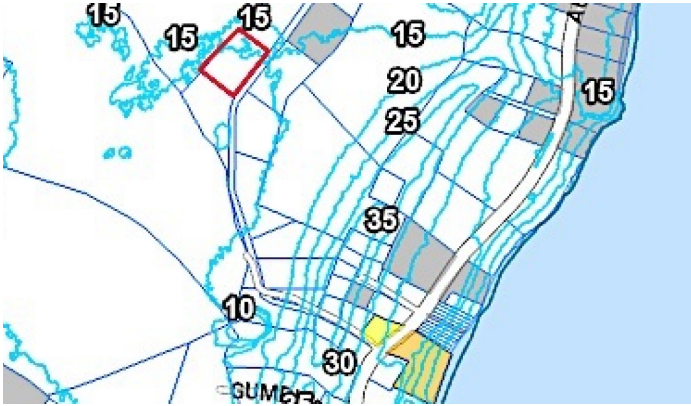

FOR SALE
KYD$270,000

Pending/Conditional

0.84 ACRE SOLID LAND OFF AUSTIN CONOLLY DR , EAST END

Lavern Welcome

Sales Associate
lavern.welcome@remax.ky

+1 (345) 233-5228

Proud sponsors of