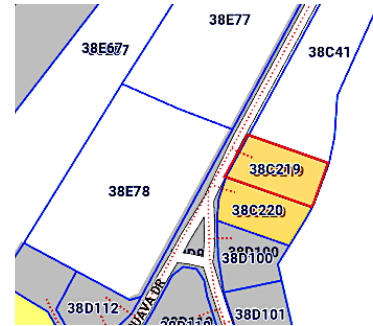

FOR SALE
KYD\$233,500

Current

GUAVA GROVES – HOUSE LOT 219

Excellent location and easy access to Countryside Shopping Center, Bodden Town public beach, and School. This property is filled and is ready for your dream home or next investment.

Location:

Savannah / Lower Valley

Features:

- .2975 Acres
- Inland
- Low Density Residential

SCAN ME TO FIND OUT MORE

MLS: 415015

Lavern Welcome

Sales Associate
lavern.welcome@remax.ky