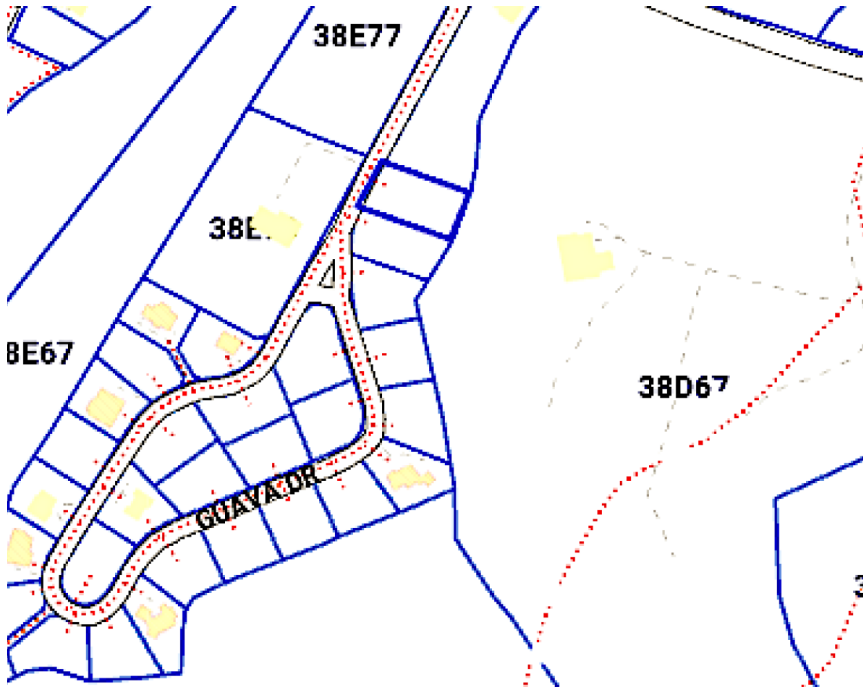

FOR SALE
KYD\$233,500

Current

GUAVA GROVES – HOUSE LOT 219

Excellent location and easy access to Countryside Shopping Center, Bodden Town public beach, and School. This property is filled and is ready for your dream home or next investment.

Location:

Savannah / Lower Valley

Features:

- .2975 Acres
- Inland
- Low Density Residential

SCAN ME TO FIND OUT MORE

MLS: 415015

Lavern Welcome

Sales Associate
lavern.welcome@remax.ky