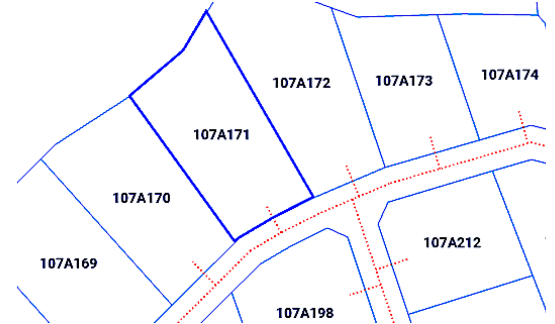

## BRAC BLUFF LAND 0.36 ACRE

Awesome piece of land located on the Bluff, if elevation wonderful view of the sea. call now.

**Location:**

 **Cayman Brac**

**Features:**

-  **0.362 Acres**
-  **Garden View**
-  **Low Density Residential**