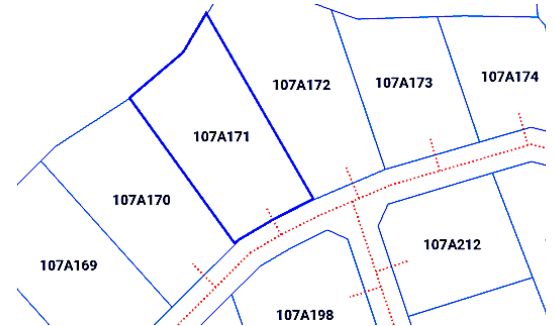

## BRAC BLUFF LAND 0.36 ACRE

Awesome piece of land located on the Bluff, if elevation wonderful view of the sea. call now.

**Location:**

 **Cayman Brac**

**Features:**

-  **0.362 Acres**
-  **Garden View**
-  **Low Density Residential**