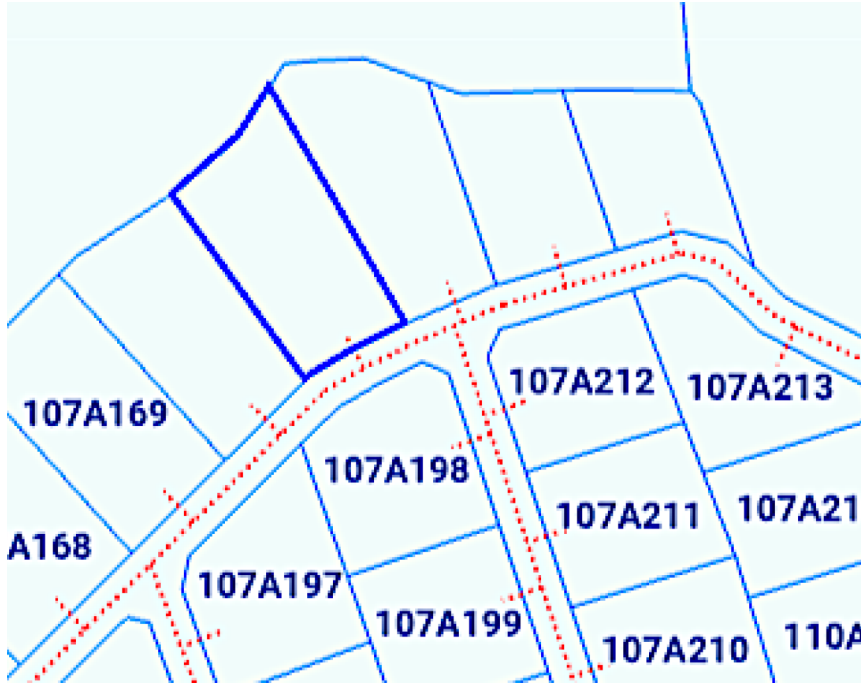

## BRAC BLUFF LAND 0.36 ACRE

Awesome piece of land located on the Bluff, if elevation wonderful view of the sea. call now.

**Location:**

 **Cayman Brac**

**Features:**

-  **0.362 Acres**
-  **Garden View**
-  **Low Density Residential**