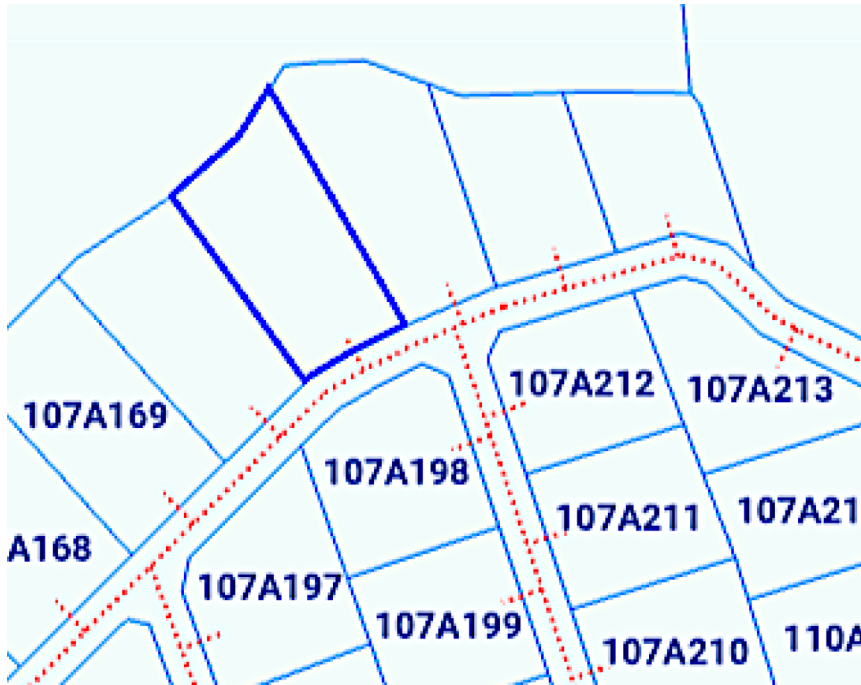

## BRAC BLUFF LAND 0.36 ACRE

Awesome piece of land located on the Bluff, if elevation wonderful view of the sea. call now.

**Location:**

 **Cayman Brac**

**Features:**

-  **0.362 Acres**
-  **Garden View**
-  **Low Density Residential**