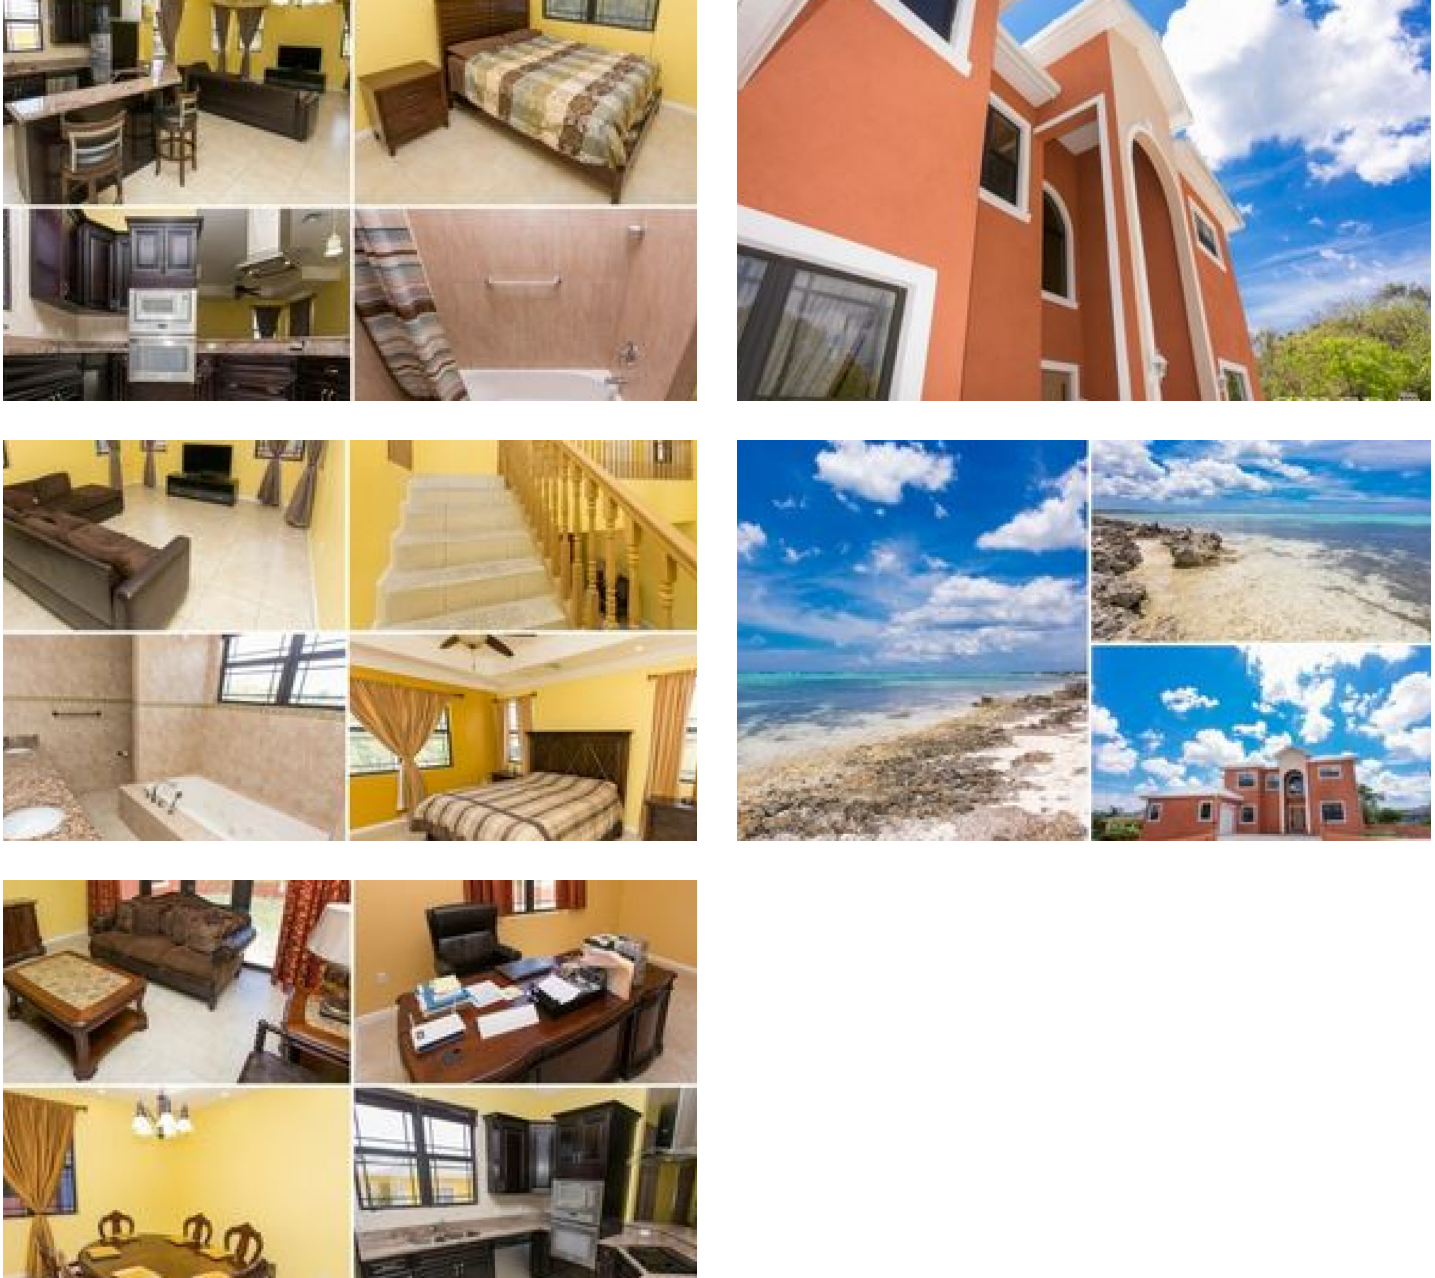

FOR SALE
KYD\$725,000

Expired

Executive 6 Bedroom Beautiful Home @ Longfellow Circle Breakers

Executive Home with all you could ask for! High ceilings and fantastic layout for an active family, great elevation, granite, huge sunshine windows and all with fabulous custom window treatments, furnished , strong totally masonry walled in yard walk to the beach!

Location:

Breakers

Features:

- 3500 Sq Ft.**
- 6 Bedrooms**
- 4 Bathrooms**
- .29 Acres**
- Garden View,Inland**
- Single Family Home**
- 2013**

SCAN ME TO FIND OUT MORE

MLS: 416382

Kass Coleman

Sales Associate
kass.coleman@remax.ky

+1 (345) 949 2396

Proud sponsors of

FOR SALE
KYD\$725,000

Expired

Executive 6 Bedroom Beautiful Home @ Longfellow Circle Breakers

Kass Coleman

Sales Associate
kass.coleman@remax.ky

+1 (345) 949 2396

Proud sponsors of

FOR SALE
KYD\$725,000

Expired

Executive 6 Bedroom Beautiful Home @ Longfellow Circle Breakers

Property Details

- Breakfast
- City Water
- Dishwasher
- Fence
- Kitchen
- Microwave
- Refrigerator
- Stove: Electric
- Cable/Sat TV
- Den
- Disposal
- Furnished: Yes
- Kitchen area
- Oven: Yes
- Septic
- Utility Room
- Central AC
- Dining Area
- Family Room
- Garage: Yes
- Living Room
- Porch: Unscreened
- Stories: 2
- Washer/Dryer: Yes