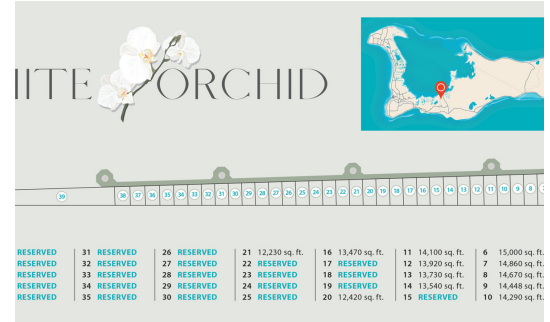

White Orchid – New Savannah Community – L19

FOR SALE
KYD\$189,300
Pending

Introducing the newest single family home community in peaceful Savannah, White Orchid. Located off Hirst Road, this 38 lot community will be highly sought after.

Location:

Savannah

Features:

- 12600 Sq Ft.**
- .2892 Acres**
- Garden View, Inland**
- Low Density Residential**

MLS: 416546

Marques Riddick
Sales Associate
marques.riddick@remax.ky
+1 (345) 233 5000

Mark Gaus
Sales Associate
mark.gaus@remax.ky
+1 (345) 946 9961