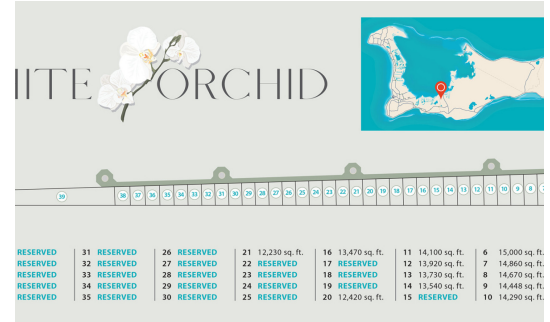

White Orchid – New Savannah Community – L19

FOR SALE
KYD\$189,300
Pending

Introducing the newest single family home community in peaceful Savannah, White Orchid. Located off Hirst Road, this 38 lot community will be highly sought after.

Location:

Savannah

Features:

- 12600 Sq Ft.
- .2892 Acres
- Garden View, Inland
- Low Density Residential

MLS: 416546

Marques Riddick
Sales Associate
marques.riddick@remax.ky
+1 (345) 233 5000

Mark Gaus
Sales Associate
mark.gaus@remax.ky
+1 (345) 946 9961