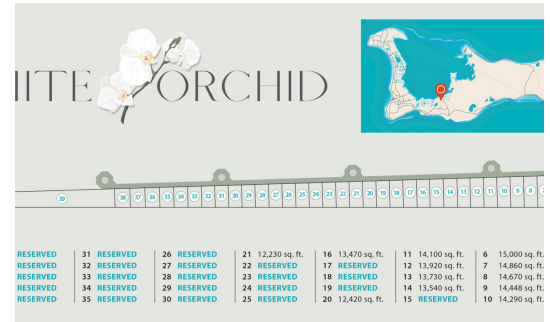

# White Orchid – New Savannah Community – L17

**FOR SALE**  
**KYD\$183,450**  
 Pending/Conditional

Introducing the newest single family home community in peaceful Savannah, White Orchid. Located off Hirst Road this 31 lot community will be highly sought after. The neighbourhood ends at the North Sound and is located in a quiet family friendly subdivision. These lots will be filled, cleared, and utilities ready.

**Location:**

Savannah

**Features:**

- 12980 Sq Ft.**
- .2979 Acres**
- Garden View, Inland**
- Low Density Residential**

**MLS: 416597**

**Marques Riddick**  
 Sales Associate  
 marques.riddick@remax.ky  
**+1 (345) 233 5000**