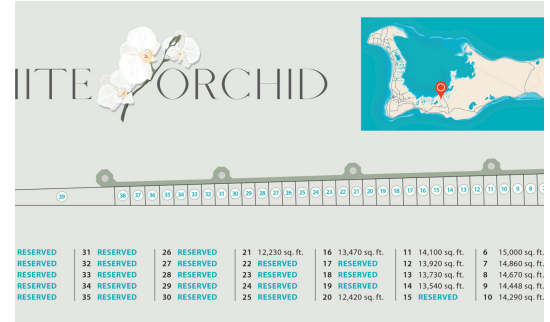

White Orchid – New Savannah Community – L15

FOR SALE
KYD\$192,300
Pending/Conditional

Introducing the newest single family home community in peaceful Savannah, White Orchid. Located off Hirst Road, this 38 lot community will be highly sought after.

Location:

Savannah

Features:

- 13360 Sq Ft.
- .3067 Acres
- Garden View, Inland
- Low Density Residential

MLS: 416764

Marques Riddick
Sales Associate
marques.riddick@remax.ky
+1 (345) 233 5000

Mark Gaus
Sales Associate
mark.gaus@remax.ky
+1 (345) 946 9961