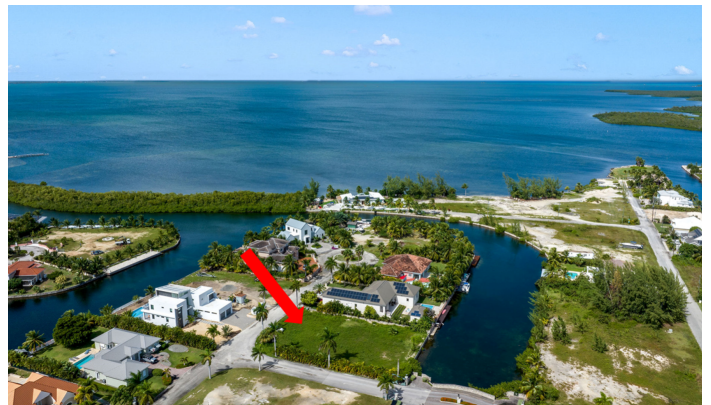

FOR SALE
KYD\$350,000

Sold

Massive Price Reduction! Sunrise Landing Large Canal Front Corner Land Parcel

A generous corner lot in a gated community on a small private island in Sunrise Landing. Perfect, quiet location to build your canal front dream home.

Location:

Savannah

Features:

- 0.3883 Acres**
- Canal Front**
- Low Density Residential**

SCAN ME TO FIND OUT MORE

MLS: 416775

Samantha Payne

Sales Associate
samantha.payne@remax.ky

+1 (345) 233 5227

Proud sponsors of

FOR SALE
KYD\$350,000

Sold

Massive Price Reduction! Sunrise Landing Large Canal Front Corner Land Parcel

Samantha Payne

Sales Associate
samantha.payne@remax.ky

+1 (345) 233 5227