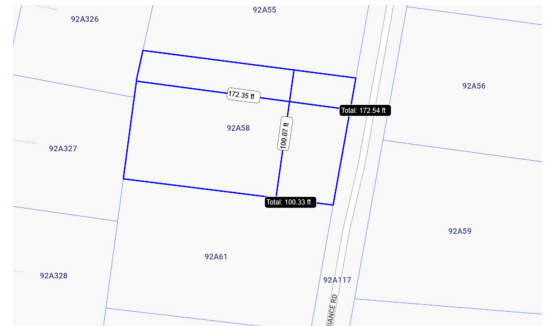

FOR SALE
KYD\$47,000

Current

Point of Sand Large Lot

Level Lot in Remote and Exclusive Point of Sand Area, With One of the Most Spectacular Beaches in the World. Large Lot at .

Location:

Little Cayman

Features:

- .39 Acres
- Garden View
- Little Cayman / Cayman Brac

SCAN ME TO FIND OUT MORE

MLS: 417592

Scott Roe

Sales Associate
scott.roe@remax.ky

+1 (345) 945 8000

Proud sponsors of