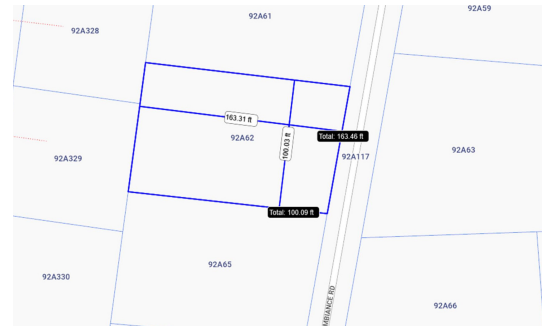

FOR SALE
KYD\$45,000

Current

Point of Sand Large Lot

Level Lot in Remote and Exclusive Point of Sand Area, With One of the Most Spectacular Beaches in the World. Large Lot at .

Location:

Little Cayman

Features:

- .37 Acres
- Garden View
- Little Cayman / Cayman Brac

SCAN ME TO FIND OUT MORE

MLS: 417593

Scott Roe

Sales Associate
scott.roe@remax.ky

+1 (345) 945 8000

Proud sponsors of