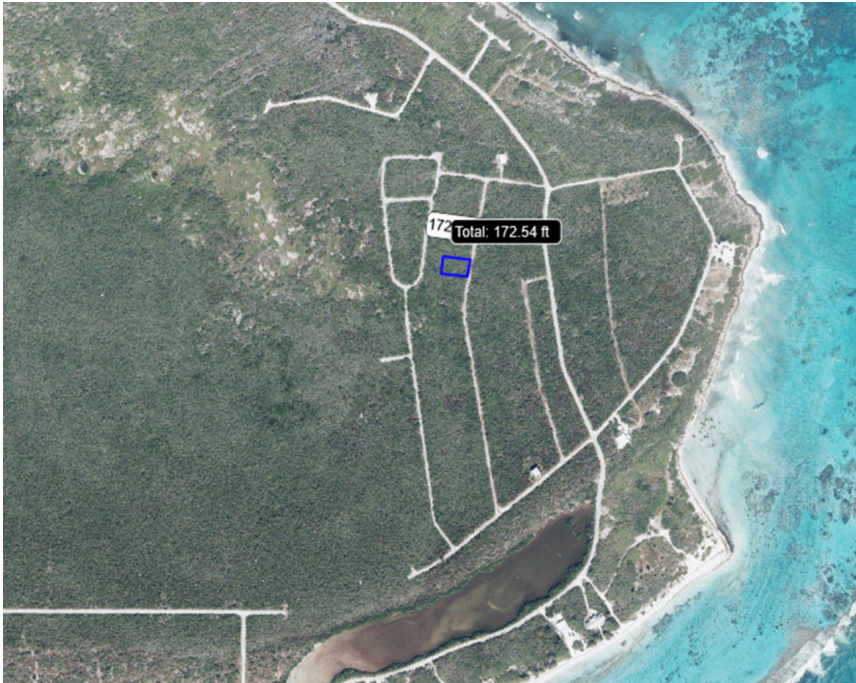

FOR SALE
KYD\$45,000

Current

Point of Sand Large Lot

Level Lot in Remote and Exclusive Point of Sand Area, With One of the Most Spectacular Beaches in the World. Large Lot at .

Location:

Little Cayman

Features:

- .37 Acres**
- Garden View**
- Little Cayman / Cayman Brac**

SCAN ME TO FIND OUT MORE

MLS: 417593

Scott Roe

Sales Associate
scott.roe@remax.ky

+1 (345) 945 8000

Proud sponsors of