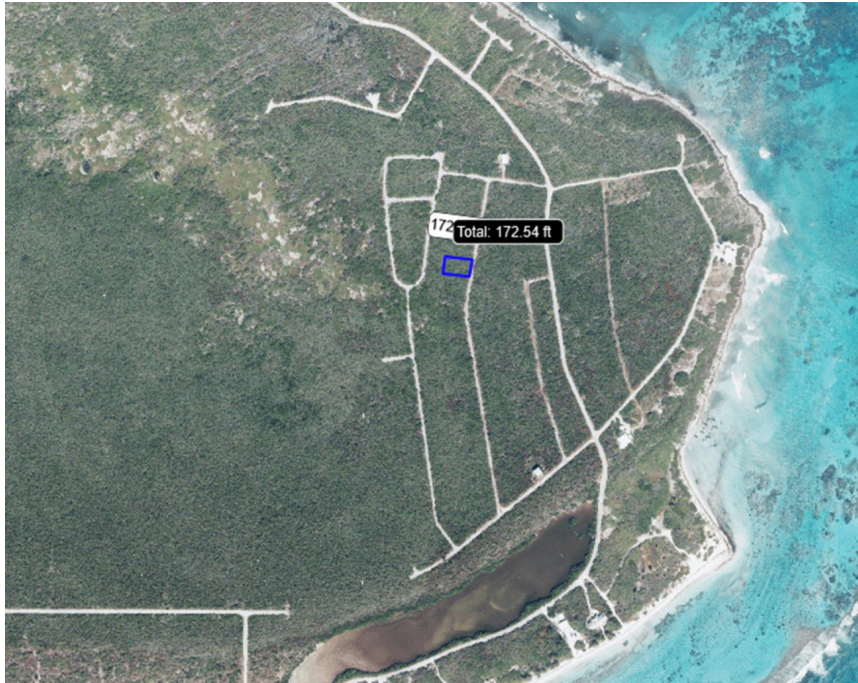

FOR SALE
KYD\$45,000

Current

Point of Sand Large Lot

Level Lot in Remote and Exclusive Point of Sand Area, With One of the Most Spectacular Beaches in the World. Large Lot at .

Location:

Little Cayman

Features:

- .37 Acres
- Garden View
- Little Cayman / Cayman Brac

SCAN ME TO FIND OUT MORE

MLS: 417593

Scott Roe

Sales Associate
scott.roe@remax.ky

+1 (345) 945 8000

Proud sponsors of