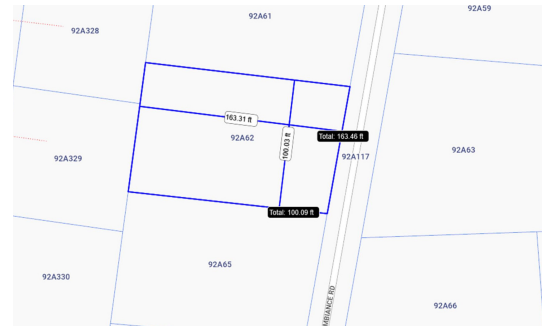

FOR SALE
KYD\$45,000

Current

Point of Sand Large Lot

Level Lot in Remote and Exclusive Point of Sand Area, With One of the Most Spectacular Beaches in the World. Large Lot at .

Location:

Little Cayman

Features:

- .37 Acres**
- Garden View**
- Little Cayman / Cayman Brac**

SCAN ME TO FIND OUT MORE

MLS: 417593

Scott Roe

Sales Associate
scott.roe@remax.ky

+1 (345) 945 8000

Proud sponsors of