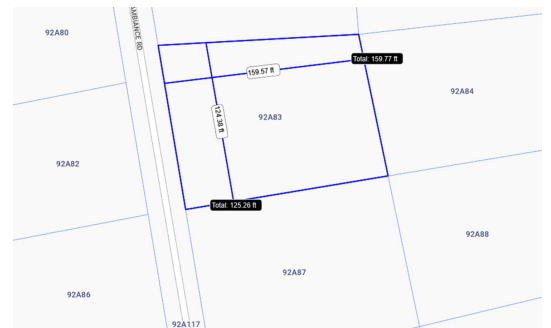

FOR SALE
KYD\$53,000

Current

Point of Sand Large Lot

Level Lot in Remote and Exclusive Point of Sand Area, With One of the Most Spectacular Beaches in the World. Large Lot at .

Location:

Little Cayman

Features:

- .44 Acres**
- Garden View**
- Little Cayman / Cayman Brac**

SCAN ME TO FIND OUT MORE

MLS: 417594

Scott Roe

Sales Associate
scott.roe@remax.ky

+1 (345) 945 8000

Proud sponsors of