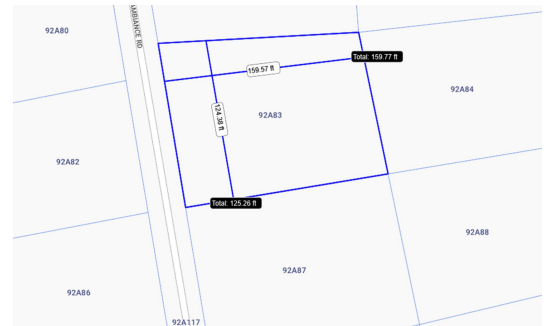

FOR SALE
KYD\$53,000

Current

Point of Sand Large Lot

Level Lot in Remote and Exclusive Point of Sand Area, With One of the Most Spectacular Beaches in the World. Large Lot at .

Location:

Little Cayman

Features:

- .44 Acres**
- Garden View**
- Little Cayman / Cayman Brac**

SCAN ME TO FIND OUT MORE

MLS: 417594

Scott Roe

Sales Associate
scott.roe@remax.ky

+1 (345) 945 8000

Proud sponsors of