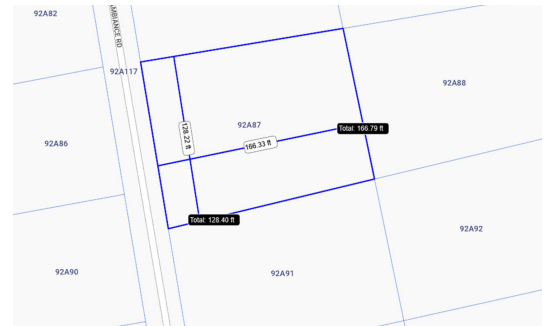

# Point of Sand Large Lot

Level Lot in Remote and Exclusive Point of Sand Area, With One of the Most Spectacular Beaches in the World. Large Lot at .

**Location:**

 Little Cayman

**Features:**

-  **.48 Acres**
-  **Garden View**
-  **Little Cayman / Cayman Brac**