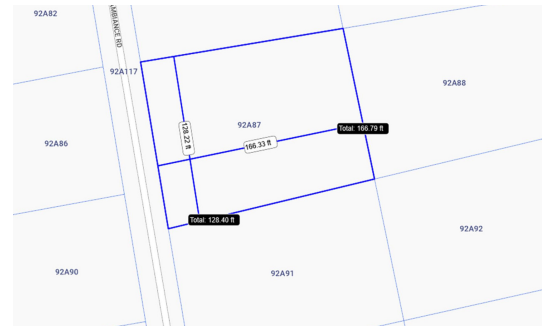

FOR SALE
KYD\$58,000

Current

Point of Sand Large Lot

Level Lot in Remote and Exclusive Point of Sand Area, With One of the Most Spectacular Beaches in the World. Large Lot at .

Location:

Little Cayman

Features:

- .48 Acres**
- Garden View**
- Little Cayman / Cayman Brac**

SCAN ME TO FIND OUT MORE

MLS: 417595

Scott Roe

Sales Associate
scott.roe@remax.ky

+1 (345) 945 8000

Proud sponsors of