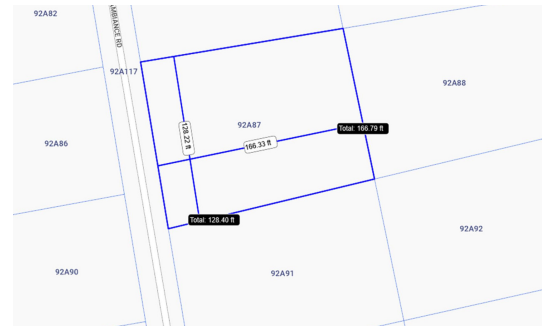

FOR SALE
KYD\$58,000

Current

Point of Sand Large Lot

Level Lot in Remote and Exclusive Point of Sand Area, With One of the Most Spectacular Beaches in the World. Large Lot at .

Location:

 Little Cayman

Features:

-  **.48 Acres**
-  **Garden View**
-  **Little Cayman / Cayman Brac**

SCAN ME TO FIND OUT MORE

MLS: 417595

Scott Roe

Sales Associate
scott.roe@remax.ky

+1 (345) 945 8000

Proud sponsors of