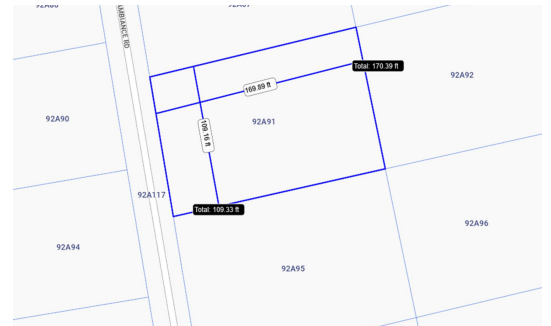

FOR SALE
KYD\$52,000

Current

Point of Sand Large Lot

Level Lot in Remote and Exclusive Point of Sand Area, With One of the Most Spectacular Beaches in the World. Large Lot at .

Location:

Little Cayman

Features:

- .43 Acres
- Garden View
- Little Cayman / Cayman Brac

SCAN ME TO FIND OUT MORE

MLS: 417596

Scott Roe

Sales Associate
scott.roe@remax.ky

+1 (345) 945 8000

Proud sponsors of