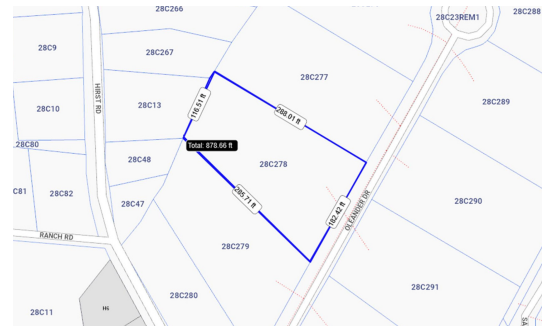

FOR SALE
KYD\$699,000

Current

Savannah, Oleander Estates 0.9821 acre Parcel

Oleander Estates/Drive subdivision is located off Hirst Road in Newlands and offers 0.9821 acres with restrictive agreements in place.

Location:

Savannah

Features:

- 0.9821 Acres**
- Garden View**
- Low Density Residential**

MLS: 417887

Edna Ebanks

Sales Associate
edna.ebanks@remax.ky

+1 (345) 949 0681