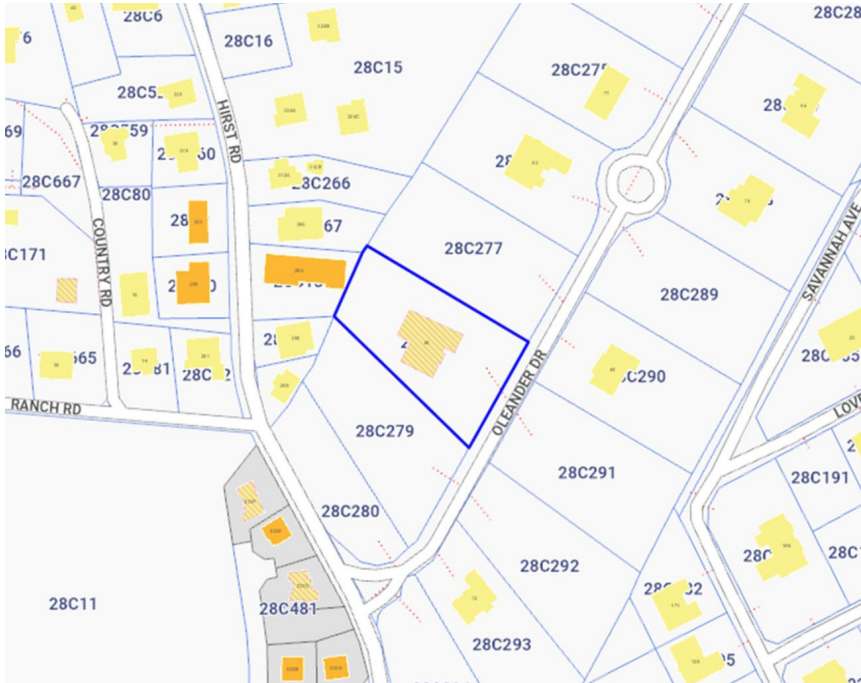

FOR SALE
KYD\$699,000

Current

Savannah, Oleander Estates 0.9821 acre Parcel

Oleander Estates/Drive subdivision is located off Hirst Road in Newlands and offers 0.9821 acres with restrictive agreements in place.

Location:

Savannah

Features:

- 0.9821 Acres**
- Garden View**
- Low Density Residential**

MLS: 417887

Edna Ebanks

Sales Associate
edna.ebanks@remax.ky

+1 (345) 949 0681