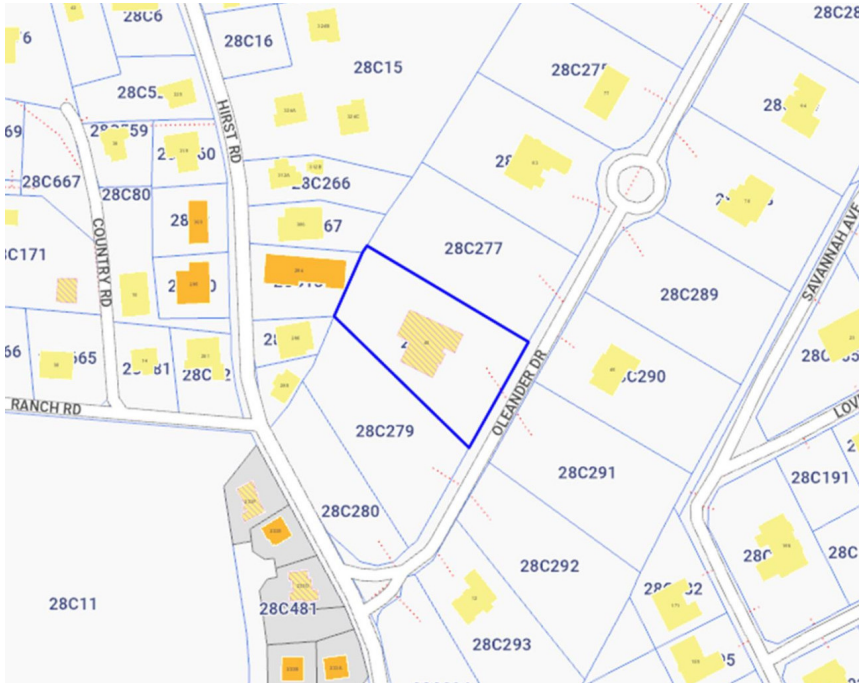

FOR SALE
KYD\$750,000

Current

Savannah, Oleander Estates 0.9821 acre Parcel

Oleander Estates/Drive subdivision is located off Hirst Road in Newlands and offers 0.9821 acres with restrictive agreements in place.

Location:

Savannah

Features:

- 0.9821 Acres**
- Garden View**
- Low Density Residential**

SCAN ME TO FIND OUT MORE

MLS: 417887

Edna Ebanks

Sales Associate
edna.ebanks@remax.ky