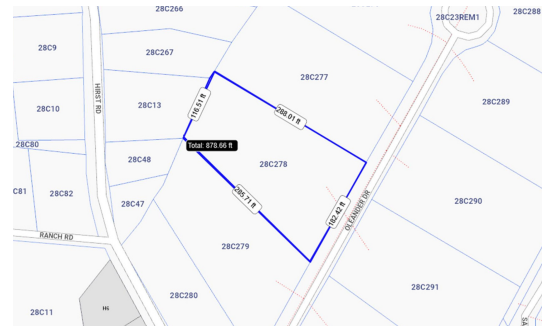

FOR SALE
KYD\$750,000

Current

Savannah, Oleander Estates 0.9821 acre Parcel

Oleander Estates/Drive subdivision is located off Hirst Road in Newlands and offers 0.9821 acres with restrictive agreements in place.

Location:

Savannah

Features:

- 0.9821 Acres**
- Garden View**
- Low Density Residential**

SCAN ME TO FIND OUT MORE

MLS: 417887

Edna Ebanks

Sales Associate
edna.ebanks@remax.ky