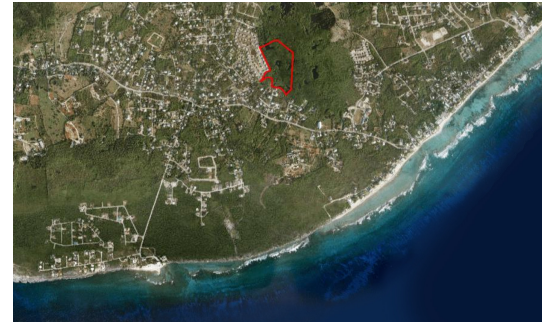

## Pristine Lower Valley Lots - #1

Well located, small development site of only 12 lots in a pristine area of Lower Valley. Private and tranquil location, just off of Shamrock Road in a quiet area.

### Location:

Savannah / Lower Valley