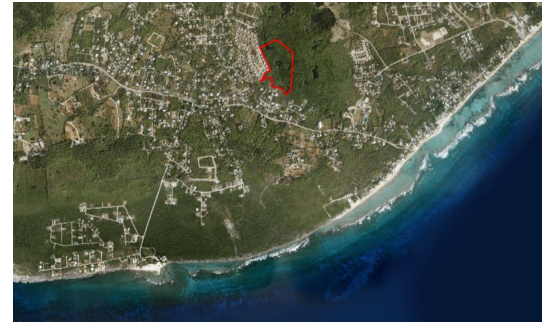

FOR SALE
KYD\$197,809

Current

Pristine Lower Valley Lots - #1

Well located, small development site of only 12 lots in a pristine area of Lower Valley. Private and tranquil location, just off of Shamrock Road in a quiet area.

Location:

Savannah / Lower Valley

Features:

- 0.24 Acres**
- Inland**
- Low Density Residential**

SCAN ME TO FIND OUT MORE

MLS: 417957

Kim Lund

Broker / Owner
kim.lund@remax.ky