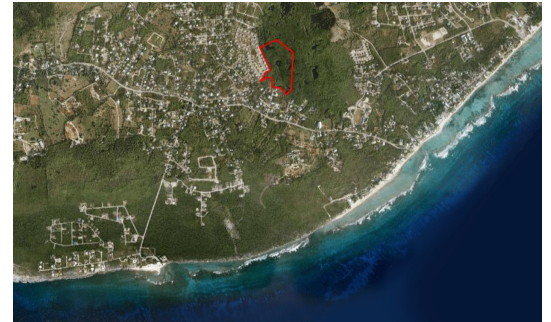

FOR SALE
KYD\$197,809

Current

Pristine Lower Valley Lots - #2

Well located, small development site of only 12 lots in a pristine area of Lower Valley. Private and tranquil location, just off of Shamrock Road in a quiet area.

Location:

Savannah / Lower Valley

Features:

- 0.24 Acres**
- Inland**
- Low Density Residential**
- Yes**

SCAN ME TO FIND OUT MORE

MLS: 417958

Kim Lund

Broker / Owner
kim.lund@remax.ky