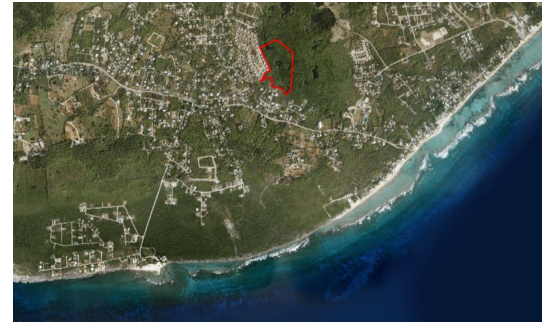

Pristine Lower Valley Lots - #2

Well located, small development site of only 12 lots in a pristine area of Lower Valley. Private and tranquil location, just off of Shamrock Road in a quiet area.

Location:

 **Savannah / Lower Valley**

Features:

-  **0.24 Acres**
-  **Inland**
-  **Low Density Residential**
-  **Yes**

SCAN ME TO FIND OUT MORE

MLS: 417958

Kim Lund

Broker / Owner
 kim.lund@remax.ky

+1 (345) 949 9772