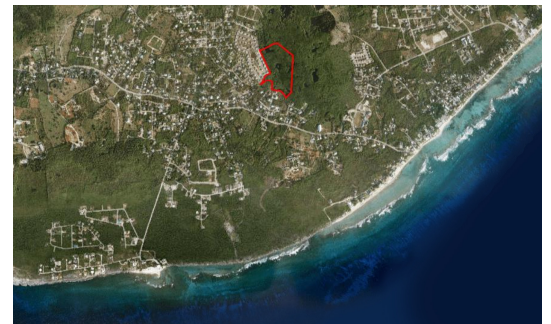

**Pristine Lower Valley Lots - #3**

Well located, small development site of only 12 lots in a pristine area of Lower Valley. Private and tranquil location, just off of Shamrock Road in a quiet area.

**Location:**

 Savannah / Lower Valley

**Features:**

-  **0.24 Acres**
-  **Inland**
-  **Low Density Residential**

SCAN ME TO FIND OUT MORE

MLS: 417959

**Kim Lund**

Broker / Owner  
 kim.lund@remax.ky

**+1 (345) 949 9772**