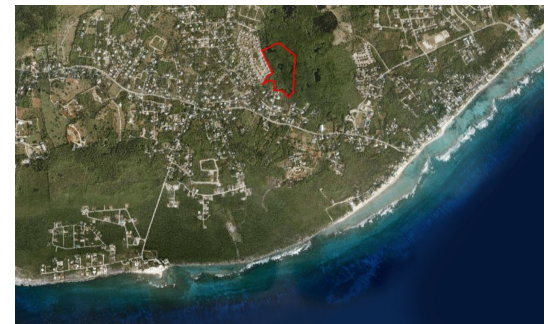

Pristine Lower Valley Lots - #3

Well located, small development site of only 12 lots in a pristine area of Lower Valley. Private and tranquil location, just off of Shamrock Road in a quiet area.

Location:

 Savannah / Lower Valley

Features:

-  **0.24 Acres**
-  **Inland**
-  **Low Density Residential**

SCAN ME TO FIND OUT MORE

MLS: 417959

Kim Lund

Broker / Owner
 kim.lund@remax.ky

+1 (345) 949 9772