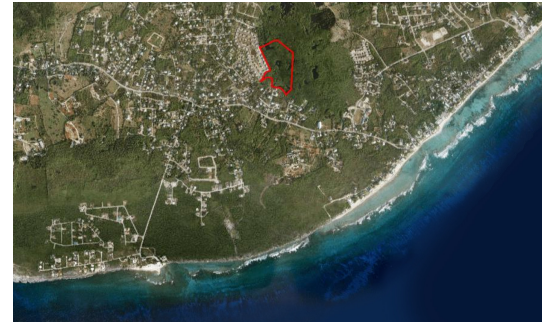

Pristine Lower Valley Lots - #4

Well located, small development site of only 12 lots in a pristine area of Lower Valley. Private and tranquil location, just off of Shamrock Road in a quiet area.

Location:

 **Savannah / Lower Valley**

Features:

-  **0.24 Acres**
-  **Inland**
-  **Low Density Residential**

SCAN ME TO FIND OUT MORE

MLS: 417960

Kim Lund

Broker / Owner
 kim.lund@remax.ky

+1 (345) 949 9772