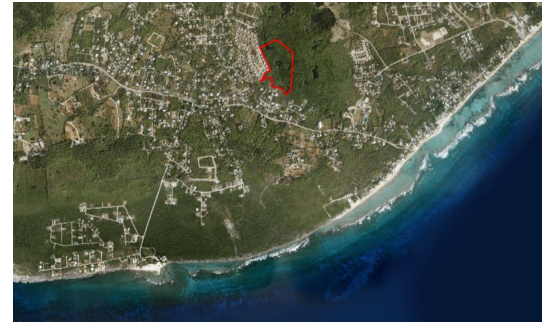

**Pristine Lower Valley Lots - #4**

Well located, small development site of only 12 lots in a pristine area of Lower Valley. Private and tranquil location, just off of Shamrock Road in a quiet area.

**Location:**

 Savannah / Lower Valley

**Features:**

-  **0.24 Acres**
-  **Inland**
-  **Low Density Residential**

SCAN ME TO FIND OUT MORE

MLS: 417960

**Kim Lund**

Broker / Owner  
 kim.lund@remax.ky

**+1 (345) 949 9772**