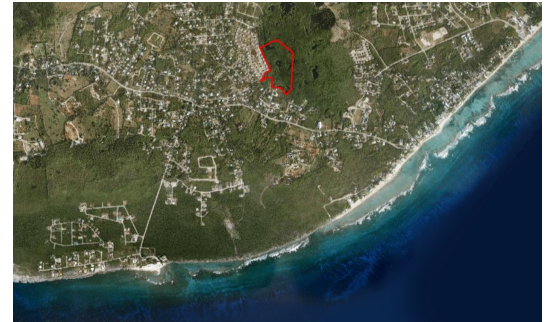

FOR SALE
KYD\$197,809

Current

Pristine Lower Valley Lots - #5

Well located, small development site of only 12 lots in a pristine area of Lower Valley. Private and tranquil location, just off of Shamrock Road in a quiet area.

Location:

Savannah / Lower Valley

Features:

- 0.24 Acres**
- Inland**
- Low Density Residential**

SCAN ME TO FIND OUT MORE

MLS: 417961

Kim Lund

Broker / Owner
kim.lund@remax.ky