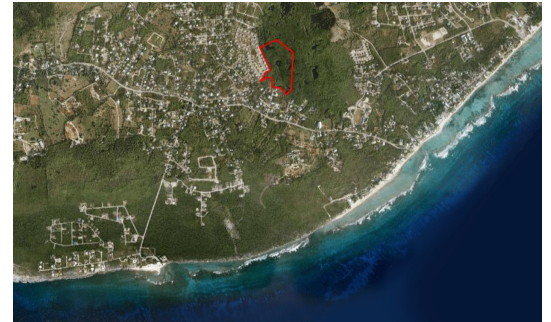

## Pristine Lower Valley Lots - #5

Well located, small development site of only 12 lots in a pristine area of Lower Valley. Private and tranquil location, just off of Shamrock Road in a quiet area.

### Location:

Savannah / Lower Valley