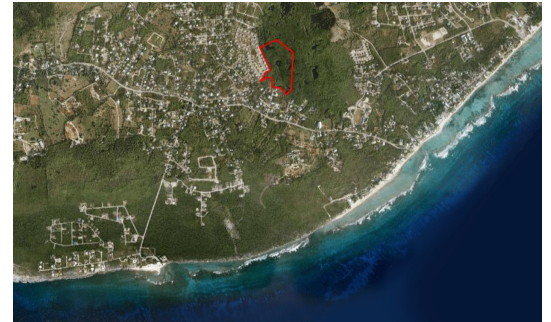

Pristine Lower Valley Lots - #6

Well located, small development site of only 12 lots in a pristine area of Lower Valley. Private and tranquil location, just off of Shamrock Road in a quiet area.

Location:

 **Savannah / Lower Valley**

Features:

-  **0.24 Acres**
-  **Inland**
-  **Low Density Residential**

SCAN ME TO FIND OUT MORE

MLS: 417962

Kim Lund

Broker / Owner
 kim.lund@remax.ky

+1 (345) 949 9772