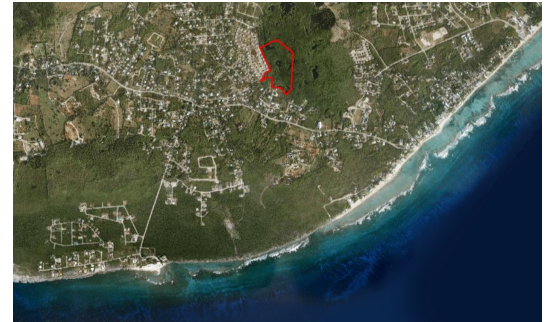

FOR SALE
KYD\$197,809

Current

Pristine Lower Valley Lots - #7

Well located, small development site of only 12 lots in a pristine area of Lower Valley. Private and tranquil location, just off of Shamrock Road in a quiet area.

Location:

Savannah / Lower Valley

Features:

- 0.24 Acres**
- Inland**
- Low Density Residential**

SCAN ME TO FIND OUT MORE

MLS: 417963

Kim Lund

Broker / Owner
kim.lund@remax.ky