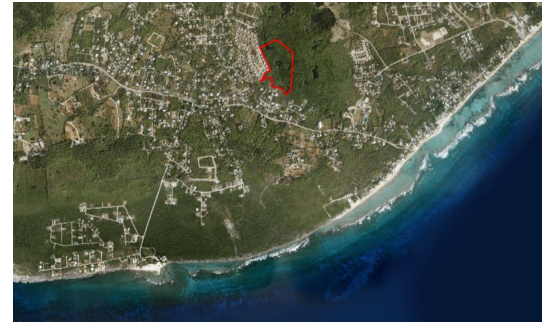

**Pristine Lower Valley Lots - #7**

Well located, small development site of only 12 lots in a pristine area of Lower Valley. Private and tranquil location, just off of Shamrock Road in a quiet area.

**Location:**

 **Savannah / Lower Valley**

**Features:**

-  **0.24 Acres**
-  **Inland**
-  **Low Density Residential**

SCAN ME TO FIND OUT MORE

MLS: 417963

**Kim Lund**

Broker / Owner  
 kim.lund@remax.ky

**+1 (345) 949 9772**