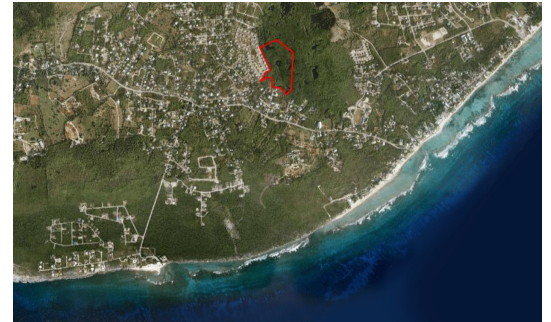

FOR SALE
KYD\$269,568

Current

Pristine Lower Valley Lots - #8

One of the prime lots on the picturesque side of the development, overlooking an immaculate landscaped area and two large ponds that are planned. This is a well located, small development site of only 12 lots in a pristine area of Lower Valley.

Location:

Savannah / Lower Valley

Features:

- 0.24 Acres**
- Inland**
- Low Density Residential**

SCAN ME TO FIND OUT MORE

MLS: 417964

Kim Lund

Broker / Owner
kim.lund@remax.ky