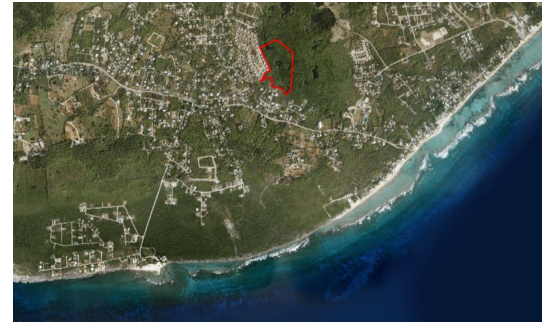

FOR SALE
KYD\$246,777

Current

Pristine Lower Valley Lots - #9

One of the prime lots on the picturesque side of the development, overlooking an immaculate landscaped area and two large ponds that are planned. This is a well located, small development site of only 12 lots in a pristine area of Lower Valley.

Location:

Savannah / Lower Valley

Features:

- 0.24 Acres**
- Inland**
- Low Density Residential**

SCAN ME TO FIND OUT MORE

MLS: 417965

Kim Lund

Broker / Owner
kim.lund@remax.ky