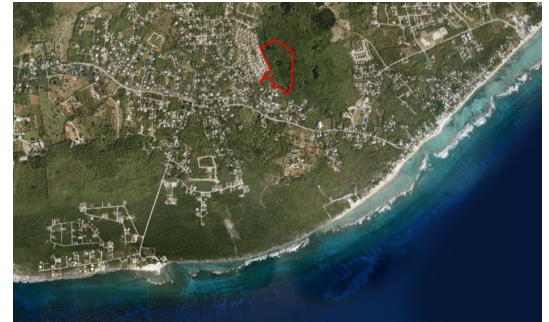

Pristine Lower Valley Lots - #10

One of the prime lots on the picturesque side of the development, overlooking an immaculate landscaped area and two large ponds that are planned. This is a well located, small development site of only 12 lots in a pristine area of Lower Valley.

Location:

 **Savannah / Lower Valley**

Features:

-  **0.24 Acres**
-  **Inland**
-  **Low Density Residential**

SCAN ME TO FIND OUT MORE

MLS: 417966

Kim Lund

Broker / Owner
 kim.lund@remax.ky