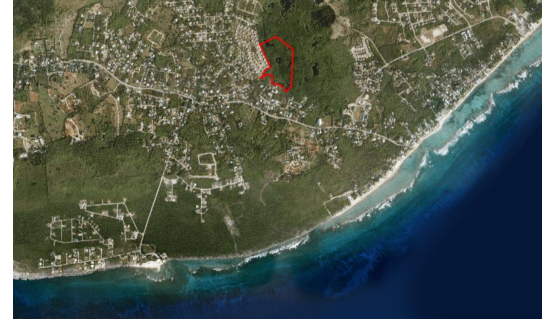

FOR SALE
KYD\$246,777

Current

Pristine Lower Valley Lots - #10

One of the prime lots on the picturesque side of the development, overlooking an immaculate landscaped area and two large ponds that are planned. This is a well located, small development site of only 12 lots in a pristine area of Lower Valley.

Location:

Savannah / Lower Valley

Features:

- 0.24 Acres**
- Inland**
- Low Density Residential**

SCAN ME TO FIND OUT MORE

MLS: 417966

Kim Lund

Broker / Owner
kim.lund@remax.ky