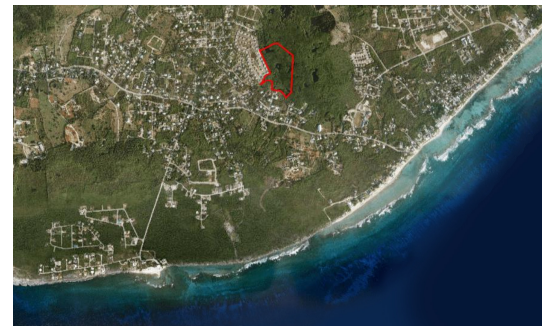

Pristine Lower Valley Lots - #11

One of the prime lots on the picturesque side of the development, overlooking an immaculate landscaped area and two large ponds that are planned. This is a well located, small development site of only 12 lots in a pristine area of Lower Valley.

Location:

 **Savannah / Lower Valley**

Features:

-  **0.24 Acres**
-  **Inland**
-  **Low Density Residential**

MLS: 417967

Kim Lund

Broker / Owner
 kim.lund@remax.ky

+1 (345) 949 9772