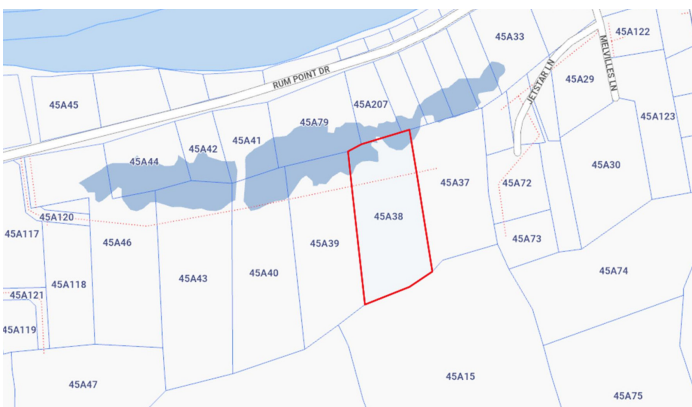

FOR SALE
KYD$595,000

Current

North Side Acreage – Medium Density Residential

Jacqueline Ziemniak

Sales Associate
jacqueline.ziemniak@remax.ky

+1 (345) 233 5111

Proud sponsors of

The information contained herein has been furnished by the owner(s) and/or their nominee and represented by them to be accurate. RE/MAX Cayman Islands, its agents and employees disclaim any liability or responsibility for any inaccuracies, errors, or omissions in the represented information. All the information contained herein is subject to errors, omissions, price changes, prior sale, or withdrawal, without notice and is at all times subject to verification by the purchaser(s).