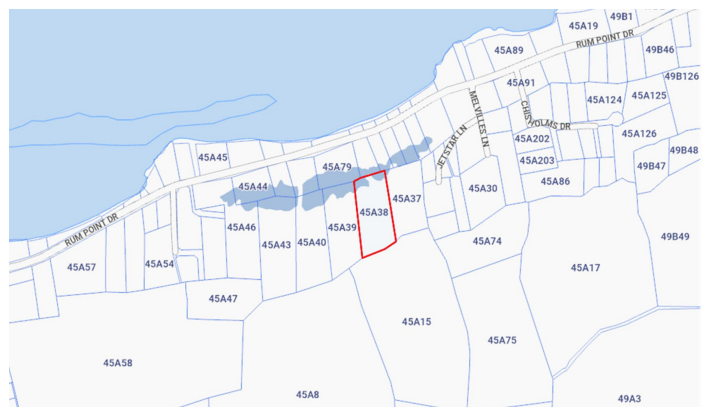

FOR SALE
KYD$595,000

Current

North Side Acreage – Medium Density Residential

Jacqueline Ziemniak

Sales Associate
jacqueline.ziemniak@remax.ky

+1 (345) 233 5111

Proud sponsors of

The information contained herein has been furnished by the owner(s) and/or their nominee and represented by them to be accurate. RE/MAX Cayman Islands, its agents and employees disclaim any liability or responsibility for any inaccuracies, errors, or omissions in the represented information. All the information contained herein is subject to errors, omissions, price changes, prior sale, or withdrawal, without notice and is at all times subject to verification by the purchaser(s).