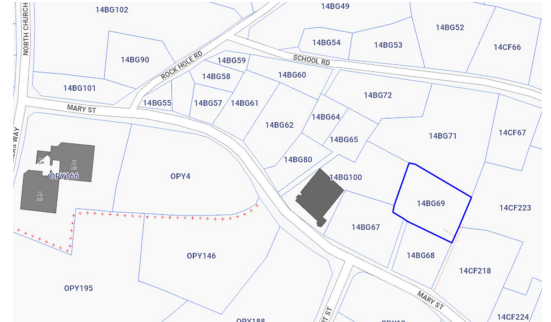

FOR SALE
KYD\$870,000

Current

Mary Street Commercial Parcel

Sought after Mary Street parcel for parking, storage or staging. Access between JEC and Home & Outdoor Furniture Store.

Location:

George Town

Features: