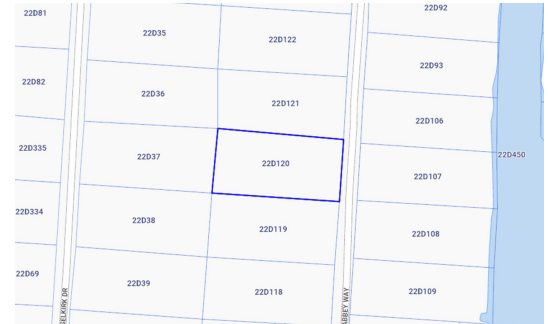

# Red Bay Estates and Abbey Way 0.48 residential lot

Centrally located residential lot in Red Bay offering 0.48 acres.

**Location:**

 Prospect

**Features:**

-  **0.48 Acres**
-  **Inland**
-  **Low Density Residential**