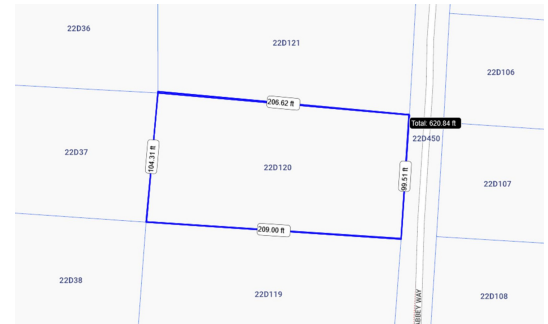

# Red Bay Estates and Abbey Way 0.48 residential lot

Centrally located residential lot in Red Bay offering 0.48 acres.

**Location:**

 Prospect

**Features:**

-  **0.48 Acres**
-  **Inland**
-  **Low Density Residential**