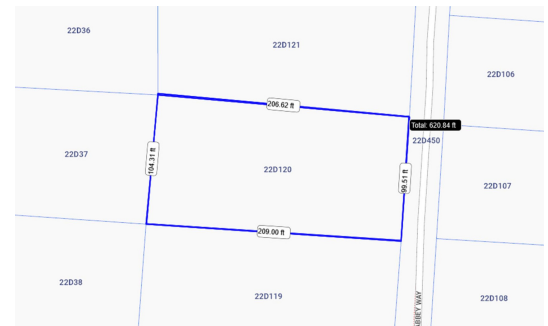

FOR SALE
KYD\$251,000

Current

Red Bay Estates and Abbey Way 0.48 residential lot

Centrally located residential lot in Red Bay offering 0.48 acres.

Location:

 Prospect

Features:

-  **0.48 Acres**
-  **Inland**
-  **Low Density Residential**