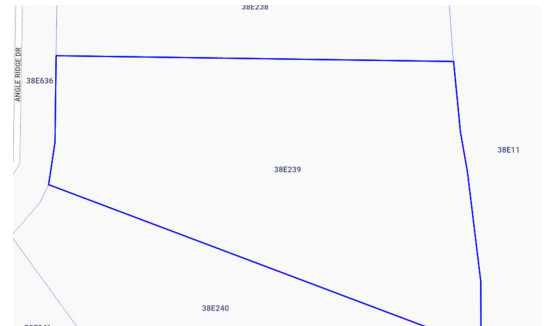

FOR SALE
KYD\$245,000

New

PARADISE GARDENS – HOUSE LOT

Paradise Gardens is a tranquil community located at the end of Angle Ridge Drive in Lower Valley. It's an emerging community of single residential homes with plans for a community park within the subdivision.

Location:

Savannah / Lower Valley

Features:

- .3106 Acres**
- Garden View**
- Low Density Residential**

SCAN ME TO FIND OUT MORE

MLS: 418292

Susan Boyko

Sales Associate
susan.boyko@remax.ky