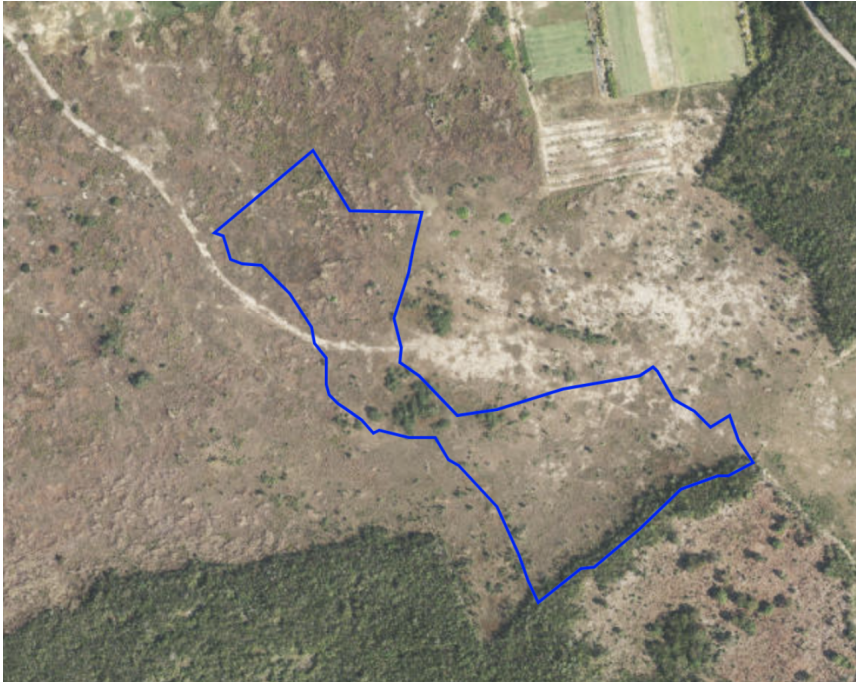

FOR SALE
KYD\$350,000

New

10-Acre Development Parcel in East End

This 10-Acre inland parcel is an incredible opportunity looking to develop in the eastern districts of Grand Cayman.

Features:

-  **10 Acres**
-  **Inland**
-  **Low Density Residential**