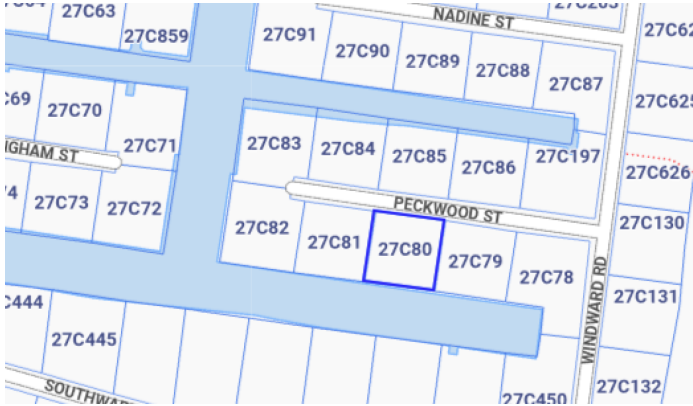

FOR SALE
KYD$320,000

New

CANAL FRONT, SEAWALL FILLED LAND, NORTH SOUND ESTATES

Lavern Welcome

Sales Associate
lavern.welcome@remax.ky

+1 (345) 233-5228

Proud sponsors of

The information contained herein has been furnished by the owner(s) and/or their nominee and represented by them to be accurate. RE/MAX Cayman Islands, its agents and employees disclaim any liability or responsibility for any inaccuracies, errors, or omissions in the represented information. All the information contained herein is subject to errors, omissions, price changes, prior sale, or withdrawal, without notice and is at all times subject to verification by the purchaser(s).