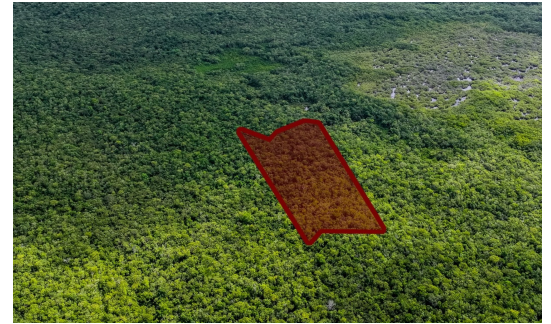

FOR SALE
KYD\$1,595,000

New

Exceptional 11.9 Acre Agricultural/Residential Opportunity in North Side

Embrace the Perfect Blend of Agriculture and Residential Living in North Side__ Unveil the extraordinary possibilities of this expansive 11.9-acre parcel, nestled off of Hutland Road in the charming district of North Side.

Features:

-  11.9 Acres
-  Inland
-  Agriculture

Location:

 North Side

SCAN ME TO FIND OUT MORE

MLS: 418719

Chantele Miller

Sales Associate
chantele.miller@remax.ky