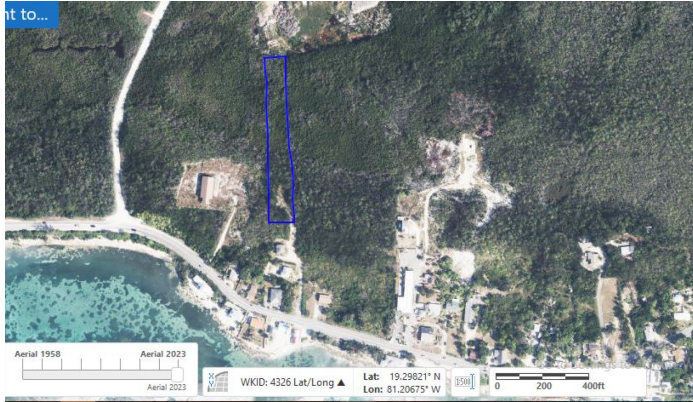

FOR SALE
KYD$650,000

New

Large 1.563 Acre Development Parcel Bodden Town

Marques Riddick

Sales Associate
marques.riddick@remax.ky

+1 (345) 233 5000

Proud sponsors of