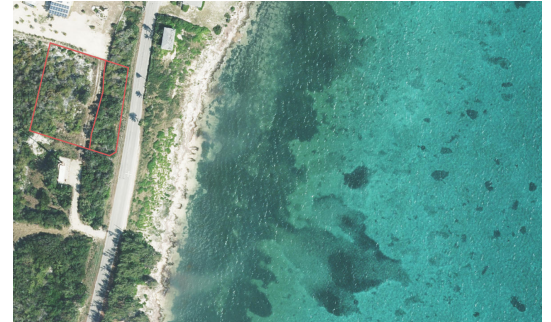

## PRIME DEVELOPMENT SITE WITH OCEAN VIEWS

Superb location. High and dry.

**Location:**

 East End

**Features:**

-  0.75 Acres
-  Inland, Water View
-  Low Density Residential

SCAN ME TO FIND OUT MORE

MLS: 419022