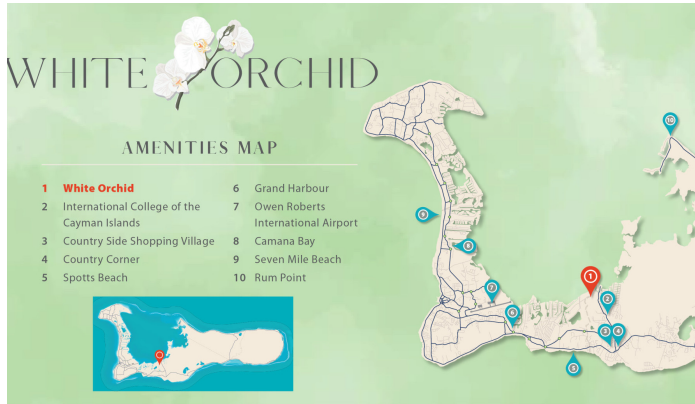

FOR SALE
KYD$699,000

Current

White Orchid Development Site (1.3475 Acres – 4 House Lots)

Marques Riddick

Sales Associate
marques.riddick@remax.ky

+1 (345) 233 5000

Mark Gaus

Sales Associate
mark.gaus@remax.ky

+1 (345) 946 9961

Proud sponsors of