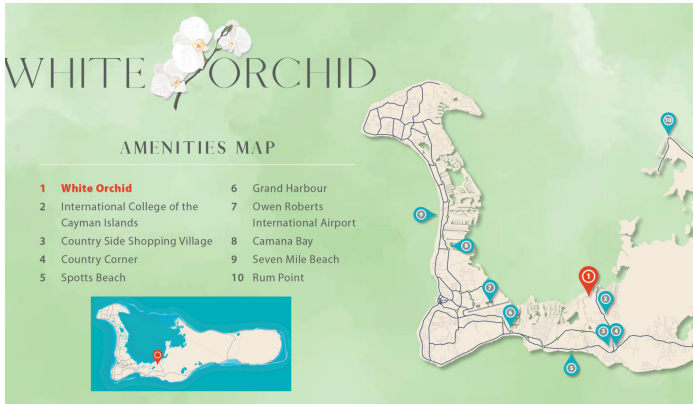

FOR SALE
KYD$150,600

New

White Orchid – LOT 34 (0.2306 Acre Home Site)

Marques Riddick

Sales Associate
marques.riddick@remax.ky

+1 (345) 233 5000

Mark Gaus

Sales Associate
mark.gaus@remax.ky

+1 (345) 946 9961

Proud sponsors of