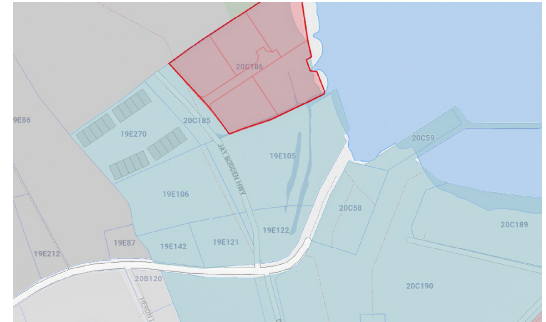

FOR SALE
KYD\$1,999,000

Current

Marine Commercial Park Lot 1

Rare Opportunity to purchase in this soon to be registered subdivision of Marine Commercial land, alongside the George Town Yacht Club and Barcadere on the brand new Jay Boddan Highway. Lots available of just over 0.

Location:

George Town

Features:

- 0.55 Acres**
- Water Front, Water View**
- Commercial**

SCAN ME TO FIND OUT MORE

MLS: 420577

Michael Binckes

Sales Associate
michael.binckes@remax.ky