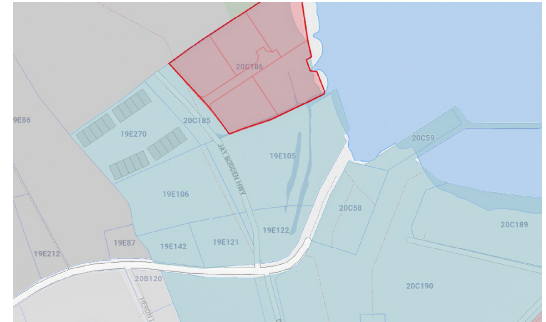

FOR SALE
KYD\$1,999,000

Current

International Way Lot 1

Rare Opportunity to purchase in this soon to be registered subdivision of Marine Commercial land, alongside the George Town Yacht Club and Barcadere on the brand new Jay Boddan Highway. Lots available of just over 0.

Location:

 **George Town**

Features:

-  **0.55 Acres**
-  **Water Front, Water View**
-  **Commercial**

SCAN ME TO FIND OUT MORE

MLS: 420577

Michael Binckes

Sales Associate
michael.binckes@remax.ky