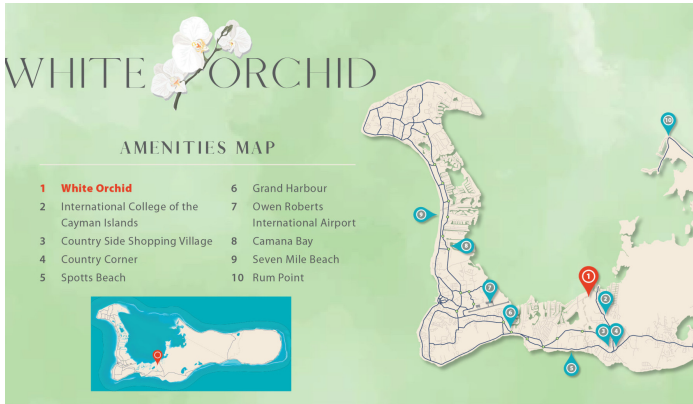

FOR SALE
KYD$154,000

Current

White Orchid – LOT 31 (0.2376 Acre Home Site)

Marques Riddick
Sales Associate
marques.riddick@remax.ky
+1 (345) 233 5000

Mark Gaus
Sales Associate
mark.gaus@remax.ky
+1 (345) 946 9961

Proud sponsors of