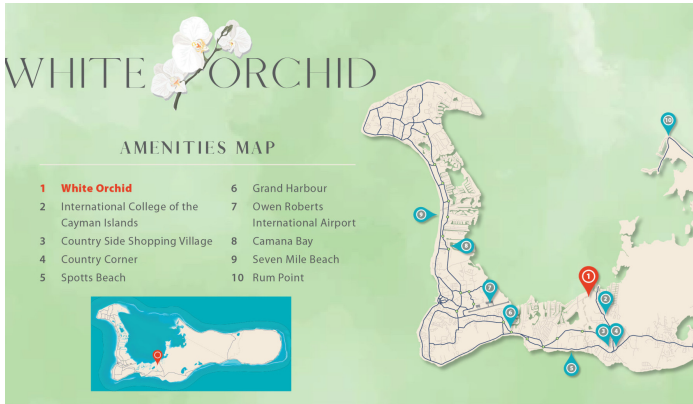

FOR SALE
KYD$218,000

Current

White Orchid – LOT 7 (0.3411 Acre Duplex Lot)

Marques Riddick
Sales Associate
marques.riddick@remax.ky
+1 (345) 233 5000

Mark Gaus
Sales Associate
mark.gaus@remax.ky
+1 (345) 946 9961

Proud sponsors of