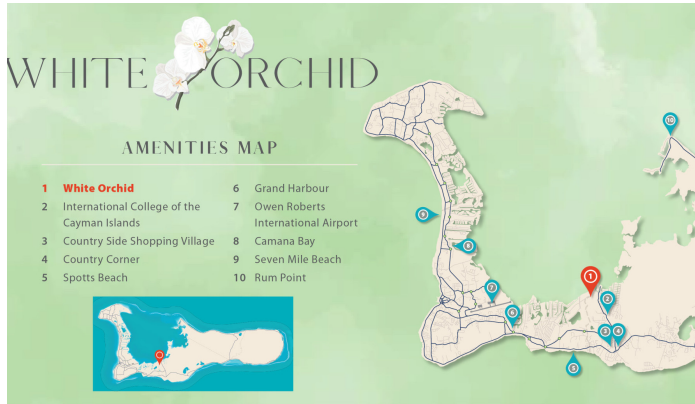

FOR SALE
KYD$555,000

Current

White Orchid Development Site (1.1583 Acres – 5 House Lots)

Marques Riddick

Sales Associate
marques.riddick@remax.ky

+1 (345) 233 5000

Mark Gaus

Sales Associate
mark.gaus@remax.ky

+1 (345) 946 9961

Proud sponsors of