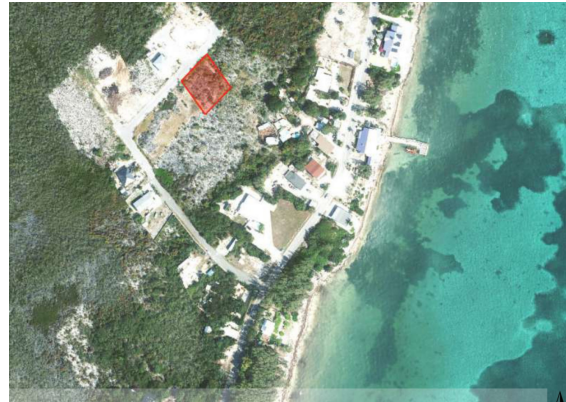

Colliers Duplex Lot - .32 Acres

Jacqueline Ziemniak

Sales Associate
jacqueline.ziemniak@remax.ky

+1 (345) 233 5111

Proud sponsors of